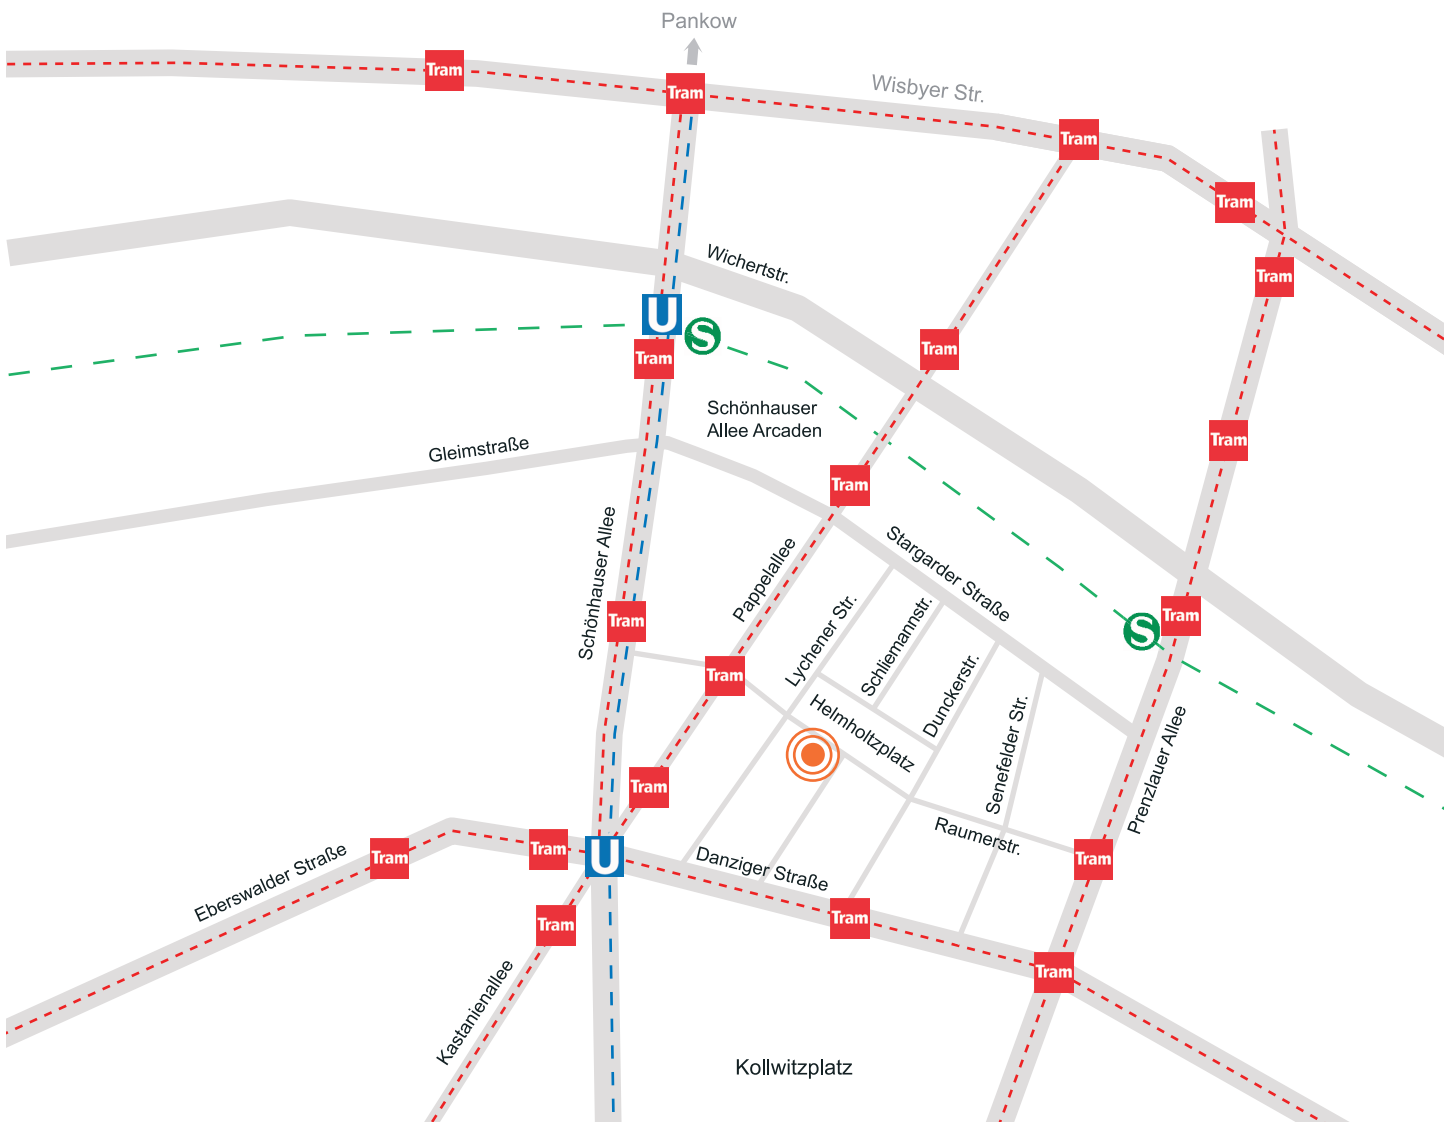

How to Get There.

The tausche shop is located in the heart of Prenzlauer Berg, in No. 8 Raumerstraße, directly on bustling Helmholtzplatz square. Helmholtzplatz can be reached from either Eberswalder Straße or Schönhauser Allee underground stations (red line U2).

Tram M12 takes you directly to Raumerstraße, and you can reach the shop in two minutes by foot. Raumerstraße runs between the main streets Schönhauser Allee and Prenzlauer Allee. By bicycle or car, you can also reach the shop from Stargarder Straße or Danziger Straße.

tausche oHG
Raumerstraße 8 [Helmholtzplatz]
10437 Berlin

Phone +49 30 40301770
Fax +49 30 40301771
E-Mail info@tausche-berlin.de

Opening hours:
Monday through Friday 11 a.m. through 8 p.m.
Saturday 11 a.m. through 6 p.m.

Jeden Tag anders.

tausche